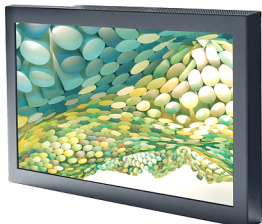

# DLD-4201A

- 42" LCD Monitor -

## Experience Home HD in the sky!

**Aircraft Cabin Systems is a leading designer and manufacturer of Inflight Entertainment products for Business and commercial aviation.**

The **DLD-4201A** monitor has a thin design and utilizes an LED backlight. The monitor offers a high contrast ratio with a wide array of inputs plus RS-232 control. Customers love this size as you can enjoy HD like it was designed to be with full 1080p. This monitor was designed for, and meets the specifications of DO-160.

SPECIFICATIONS	DETAIL
ACS Part Number	DLD-4201A
Screen Size	42 inch
Aspect Ratio	16 : 9
Contrast Ratio	1400 : 1
Certification	DO-160 Compliant
Resolution	1920 x 1080
Viewing Area	36.6 x 20.6 inch
Video Inputs	3G-SDI, Composite, VGA
Power Requirements	115VAC, 400Hz/120 W
Backlight Source	LED
Dimensions	39.5 x 23.5 x 1.9 inch
Display Weight	45 lbs