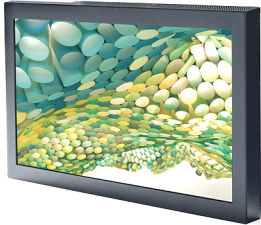

DLD-6501A

- 65" LCD Monitor -

Experience Home HD in the sky!

Aircraft Cabin Systems is a leading designer and manufacturer of Inflight Entertainment products for Business and commercial aviation.

The **DLD-6501A** monitor is a large monitor in every sense of the word. Viewing HD like it was designed to be with full 1080p. This monitor has multiple connectivity options & provides system flexibility. The monitor was designed for, and meets the specifications of DO-160.

SPECIFICATIONS	DETAIL
ACS Part Number	DLD-6501A
Screen Size	64.5 inch
Aspect Ratio	16 : 9
Contrast Ratio	4000 : 1
Certification	DO-160 Compliant
Resolution	1920 x 1080
Viewing Area	56.2 x 31.6 inch
Video Inputs	HD-SDI, Composite, VGA
Power Requirements	115VAC, 400Hz/290 W
Backlight Source	LED
Dimensions	60.53 x 36.11 x 3.29 inch
Display Weight	110 lbs