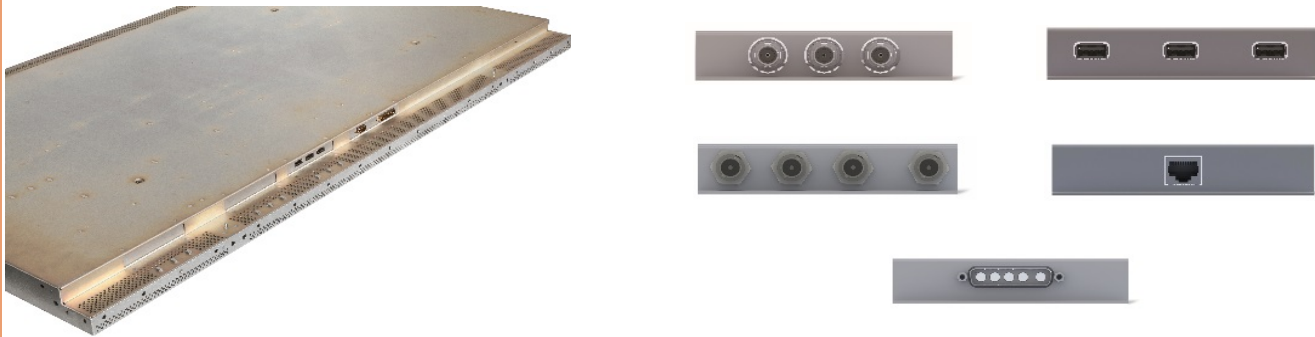

4K MODULAR MONITORS (*metric*)

| Display Size | Part Number | Resolution | Dimensions (mm) (W x H x D) | Wt. (kg) | Power (V) | Aspect Ratio |
|--------------|-------------|-------------|--------------------------------|-------------|-----------------|--------------|
| 15" | U156Axxx | 3840 x 2160 | 394 x 257 x 38 | 3.9 | 115VAC or 28VDC | 16:9 |
| 27" | U270Axxx | 3840 x 2160 | 667 x 405 x 50 | 13.6 | 115VAC or 28VDC | 16:9 |
| 32" | U320Axxx | 3840 x 2160 | 765 x 457 x 51 | 13.6 | 115VAC or 28VDC | 16:9 |
| 40" | U400Axxx | 3840 x 2160 | 930 x 541 x 51 | 15.4 | 115VAC | 16:9 |
| 43" | U430Axxx | 3840 x 2160 | 997 x 593 x 51 | 16.3 | 115VAC | 16:9 |
| 50" | U500Axxx | 3840 x 2160 | 1151 x 674 x 51 | 21.8 | 115VAC | 16:9 |
| 55" | U550Axxx | 3840 x 2160 | 1268 x 745 x 51 | 22.7 | 115VAC | 16:9 |
| 65" | U650Axxx | 3840 x 2160 | 1487 x 868 x 51 | 34.0 | 115VAC | 16:9 |

All models have Modular Inputs:
select from HDMI, Composite/Component and SDI (available in 3G and 12G)

**Ethernet and Audio Output are also available as options*

4K MODULAR MONITORS (*imperial*)

| Display Size | Part Number | Resolution | Dimensions (in) (W x H x D) | Wt. (lb) | Power (V) | Aspect Ratio |
|--------------|-------------|-------------|--------------------------------|-------------|-----------------|--------------|
| 15" | U156Axxx | 3840 x 2160 | 15.52 x 10.1 x 1.5 | 8.5 | 115VAC or 28VDC | 16:9 |
| 27" | U270Axxx | 3840 x 2160 | 26.25 x 15.95 x 2.0 | 30 | 115VAC or 28VDC | 16:9 |
| 32" | U320Axxx | 3840 x 2160 | 30.1 x 18 x 2.0 | 30 | 115VAC or 28VDC | 16:9 |
| 40" | U400Axxx | 3840 x 2160 | 36.6 x 21.3 x 2.0 | 34 | 115VAC | 16:9 |
| 43" | U430Axxx | 3840 x 2160 | 39.25 x 23.34 x 2.0 | 36 | 115VAC | 16:9 |
| 50" | U500Axxx | 3840 x 2160 | 45.31 x 26.55 x 2.0 | 48 | 115VAC | 16:9 |
| 55" | U550Axxx | 3840 x 2160 | 49.91 x 29.32 x 2.0 | 50 | 115VAC | 16:9 |
| 65" | U650Axxx | 3840 x 2160 | 58.53 x 34.17 x 2.0 | 75 | 115VAC | 16:9 |